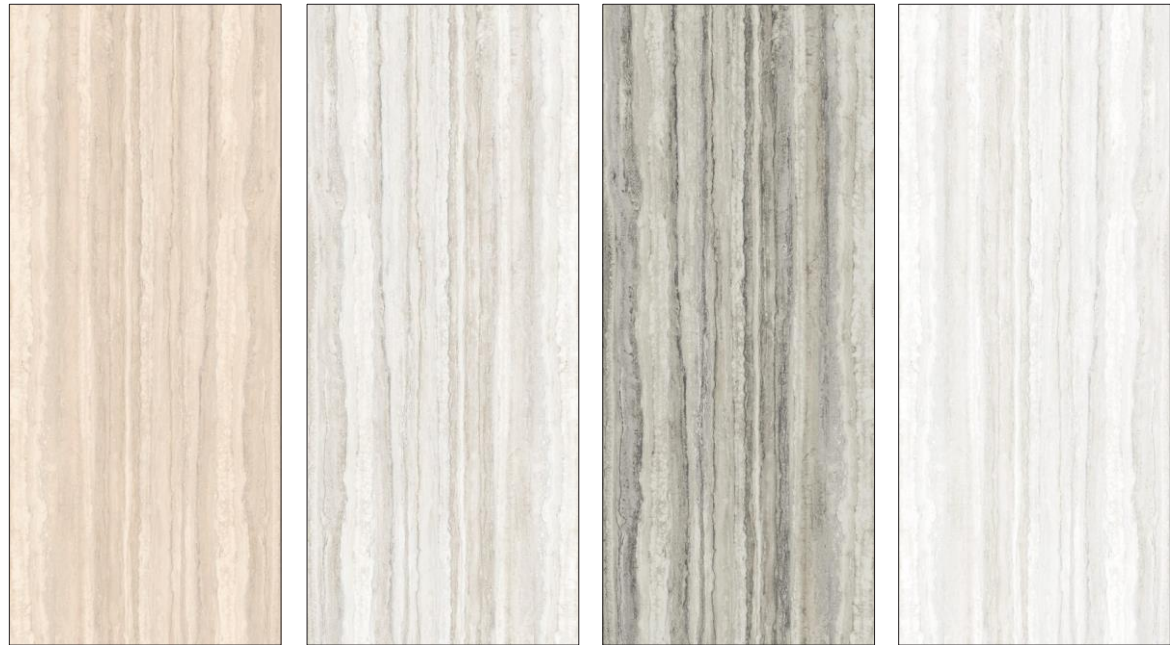

HEAVEN TRAVERTINO

Beige

Taupe

Tiger

White